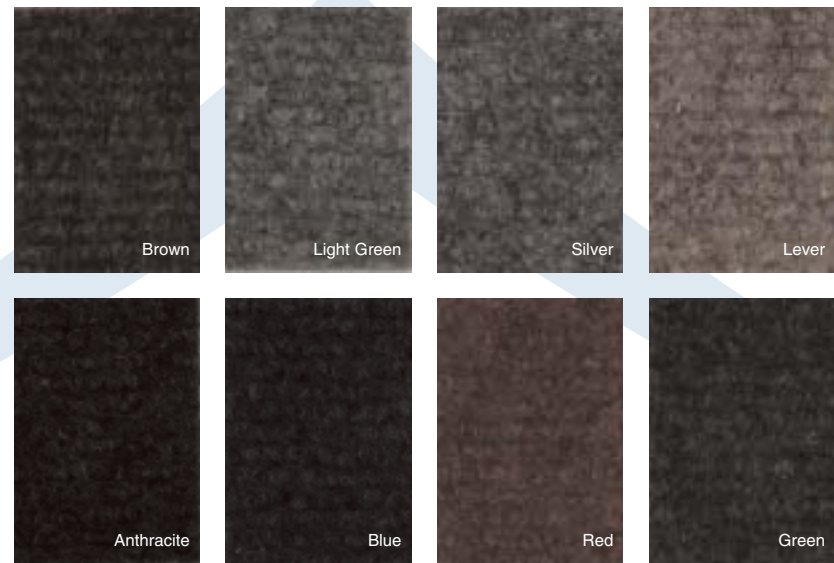

Please note the figures above do not allow for any additional tables required, dance floor, bar area or stage

CARPET COLOURS

Please note: Actual carpet colour may differ from printed examples

Killington **MARQUEES**