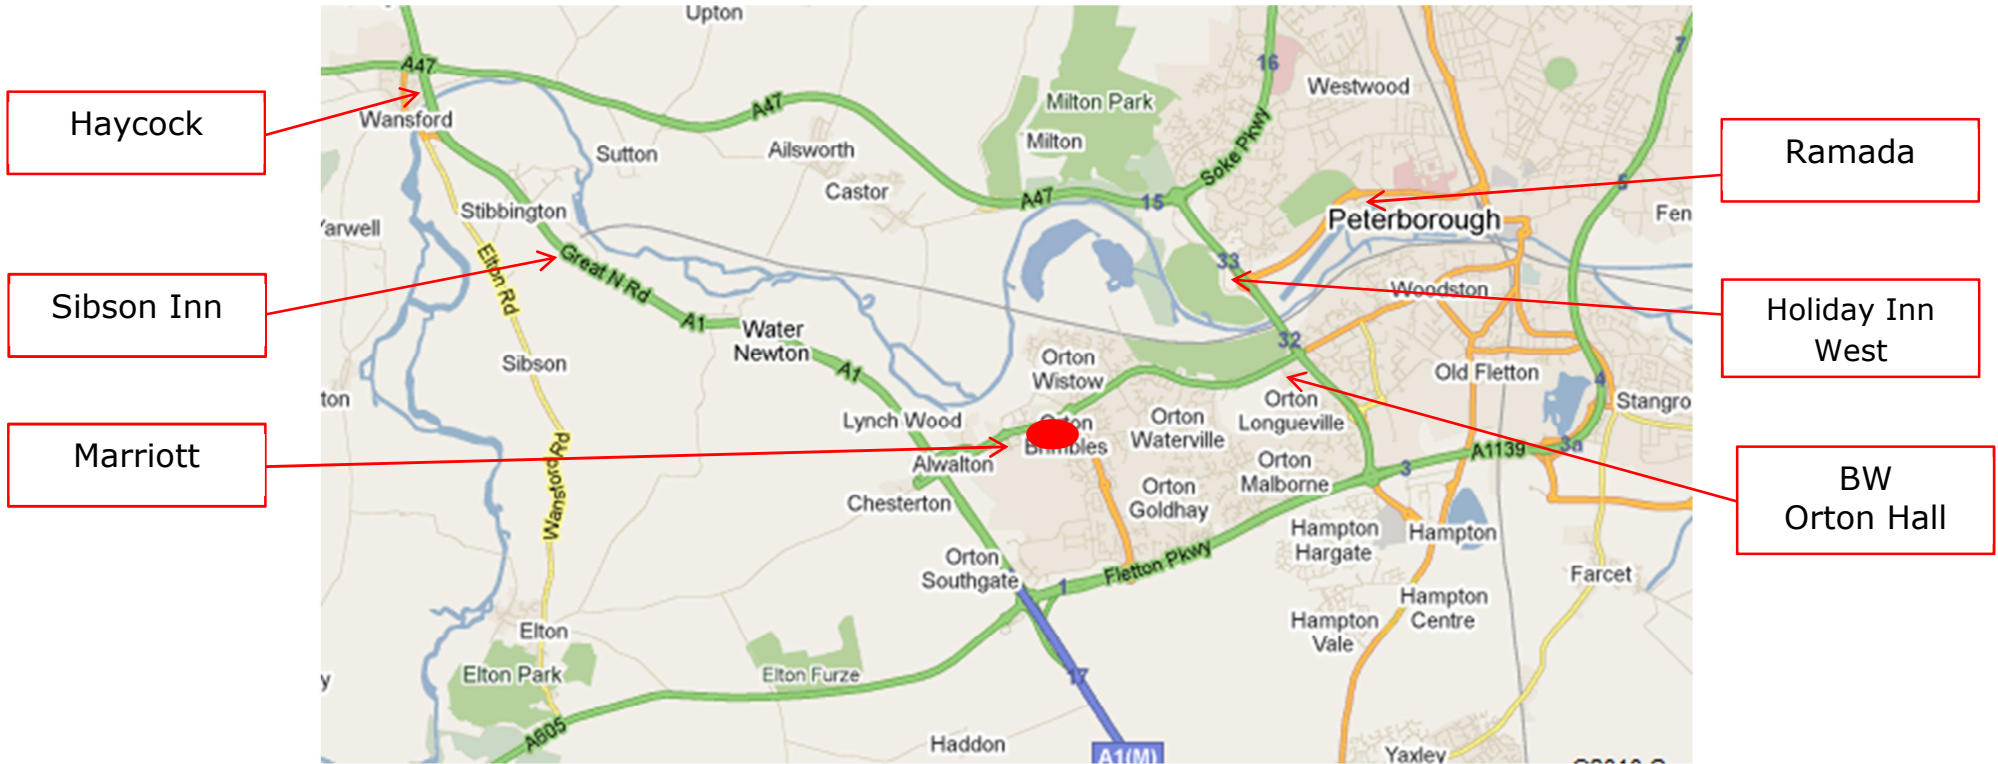

East of England Showground ●

Hotel	Miles from East of England Showground
Marriott	0.5
Best Western Orton Hall	2
Holiday Inn west	3
Sibson Inn	4
Haycock	5
Ramada	5

This map is to act as a guideline only